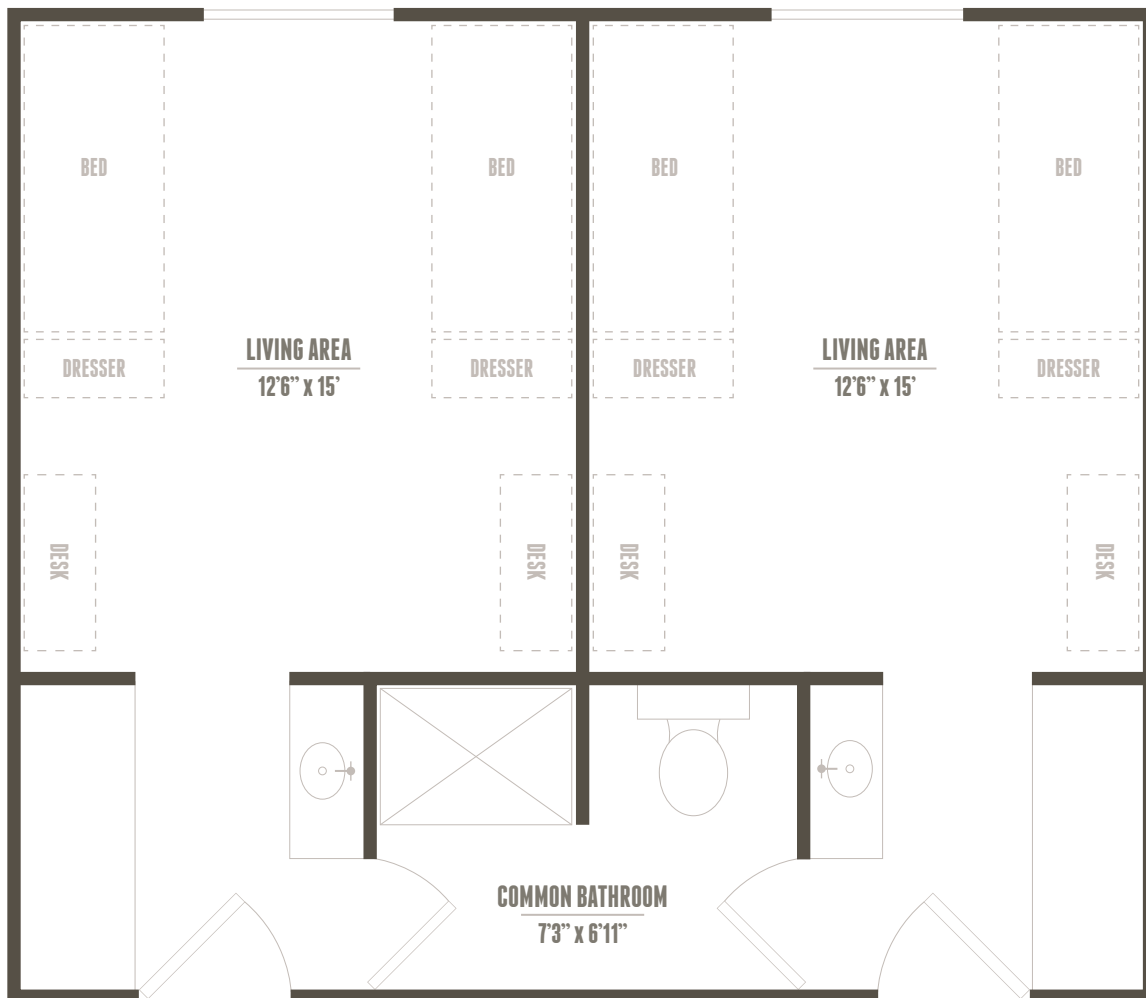

# // STUDENT RESIDENCE MULLINAX HALL

Mullinax Hall is a coed residence hall for Southern Wesleyan upperclassmen. It has 82 rooms, laid out in 41 suites, with the capacity for 164 persons. Floors are divided by gender (not coed). Each room includes 2 beds (adjustable and stackable), 2 dressers (stackable), 2 desks, a sink and cabinet area, and a large closet. Shared between two rooms is a bathroom containing a toilet and shower. Mullinax lobby offers a television, ping pong table, couches and chairs. The lower level of Mullinax contains a large computer/study room, vending machine area, movie room, and coin laundry.

## MEASUREMENTS

Desk: 42"W x 50"H x 24"D

*(Height includes hutch on top of desk)*

Mattress Size: Extra Long Twin 80" x 39"

Storage Under Bed: 80"W x 33"H x 38"D

*(when bed is at highest setting)*

Dresser: 30"W x 30"H x 24"D

Closet: 96"H x 72"W x 24"D

Vanity: 34"H x 45"W x 25"D

Window: 59"H x 71.5"W

Shower Stall: 34.5"W